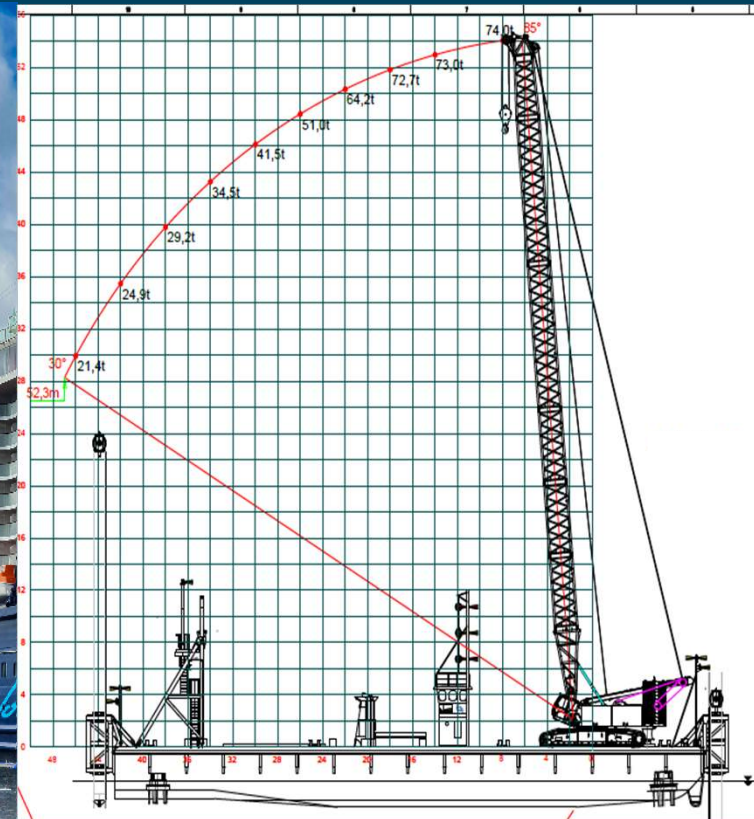

## Selfpropelled Multipurpose Pontoon

(under commercial management)

Callsign:	DCZW
Area of operation:	Coastal / A1
Classification:	DNV GL
Length:	52,86 m
Width:	22,04 m
Draft:	2,50 m
Deckspace	160 sqm (6 tons / sqm)
Year of construction:	1962 / extension 2012
Port of registry:	Wilhelmshaven
Flag:	German
Specifications:	
✦	Upto 100 tons lifting capacity
✦	Upto 52 m outreach
✦	Anchor spuds for positioning
✦	20 Pax / Crew capacity